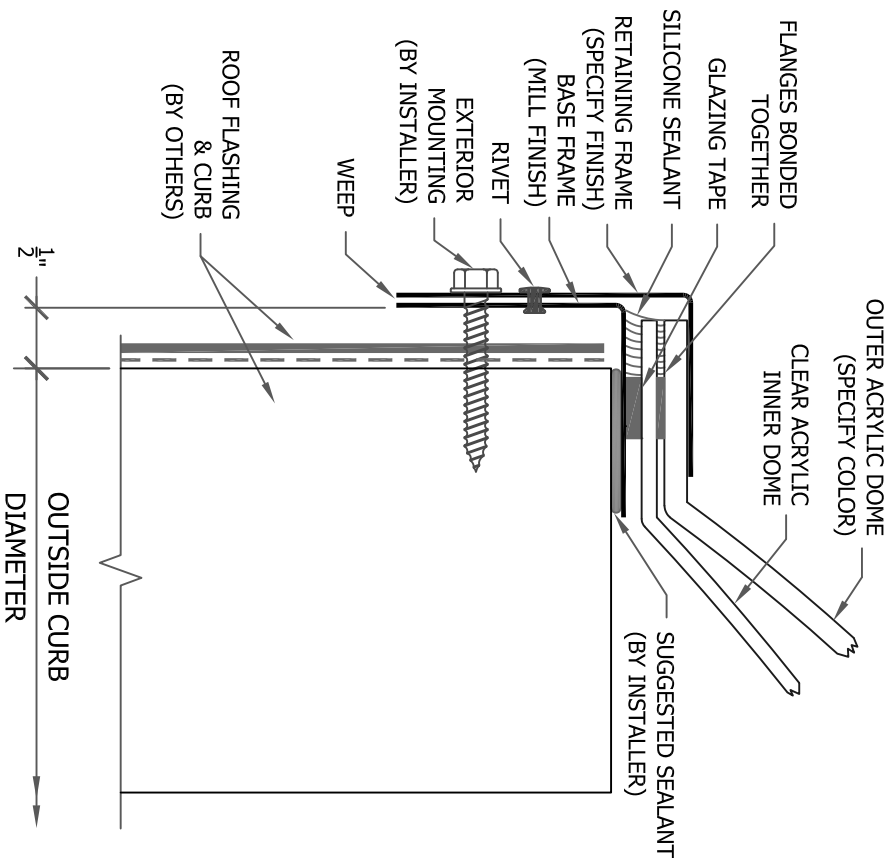

**ALADDIN INDUSTRIES**  
SKYLIGHTS

| MODEL # | OUTSIDE CURB DIAMETER |
|---------|-----------------------|
| C-36    | 34-3/4"               |
| C-48    | 47"                   |
| C-60    | 60-3/8"               |
| C-72    | 70-3/4"               |
| C-96    | 95-3/4"               |

QTY.      OUTSIDE CURB DIMENSION

DOMЕ COLOR (OUTER)

RETAINING FRAME FINISH