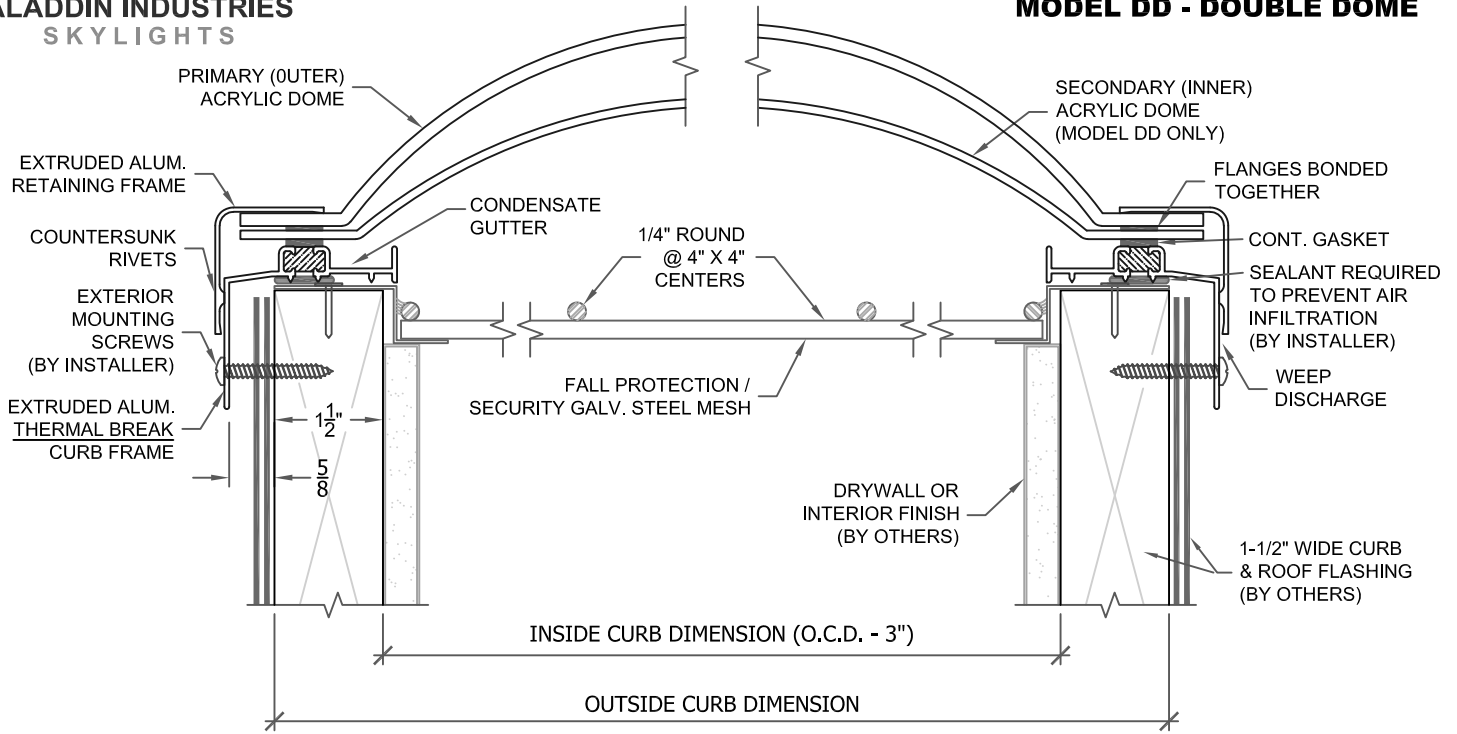

ALADDIN INDUSTRIES
SKYLIGHTS

ACRYLIC DOME SKYLIGHT w/ SAFETY SCREENS

MODEL SD - SINGLE DOME
MODEL DD - DOUBLE DOME

SHORT FORM SPECIFICATIONS

Curb mounted skylights shall be Model SD (Single dome) or DD (Double dome), as manufactured by Aladdin Industries, Inc. Consisting of a one-piece acrylic plastic outer dome and inner dome. Outer dome shall be White translucent, Clear, Bronze or specify other. Inner dome shall be clear unless otherwise specified. Frames shall be extruded aluminum (6063-T5) with welded corners, condensation gutters, and continuous gasket. Finish shall be Mill, Bronze anodized, Clear anodized or Painted. Skylight is designed to be installed on a 1 1/2" wide curb and supports a 40 psf live load. All units are guaranteed against defective workmanship and material.

STANDARD SIZES				PROJECT:
MODEL NO.	OUTSIDE CURB DIM.	MODEL NO.	OUTSIDE CURB DIM.	PROJECT LOCATION:
-2020	17 1/2" x 17 1/2"	-42100	40" x 98"	
-2052	17 1/2" x 49 1/2"	-5252	49 1/2" x 49 1/2"	
-2828	25 1/2" x 25 1/2"	-5276	49 1/2" x 72 1/2"	
-2836	25 1/2" x 33 1/2"	-5296	49 1/2" x 92 1/2"	
-2852	25 1/2" x 49 1/2"	-52100	49 1/2" x 98"	ARCHITECT:
-2876	25 1/2" x 72 1/2"	-6060	58" x 58"	CUSTOMER:
-28100	25 1/2" x 98"	-6476	60 1/2" x 72 1/2"	DATE: _____ SUBMITTED BY: _____
-3636	33 1/2" x 33 1/2"	-6496	60 1/2" x 92 1/2"	APPROVAL SIGNATURE: _____
-3652	33 1/2" x 49 1/2"	-7676	72 1/2" x 72 1/2"	
-3676	33 1/2" x 72 1/2"	-7698	72 1/2" x 95 1/2"	
-36100	33 1/2" x 98"	-8080	78" x 78"	
-4242	40" x 40"	-9898	95 1/2" x 95 1/2"	
-4280	40" x 78"	CUSTOM SIZE		